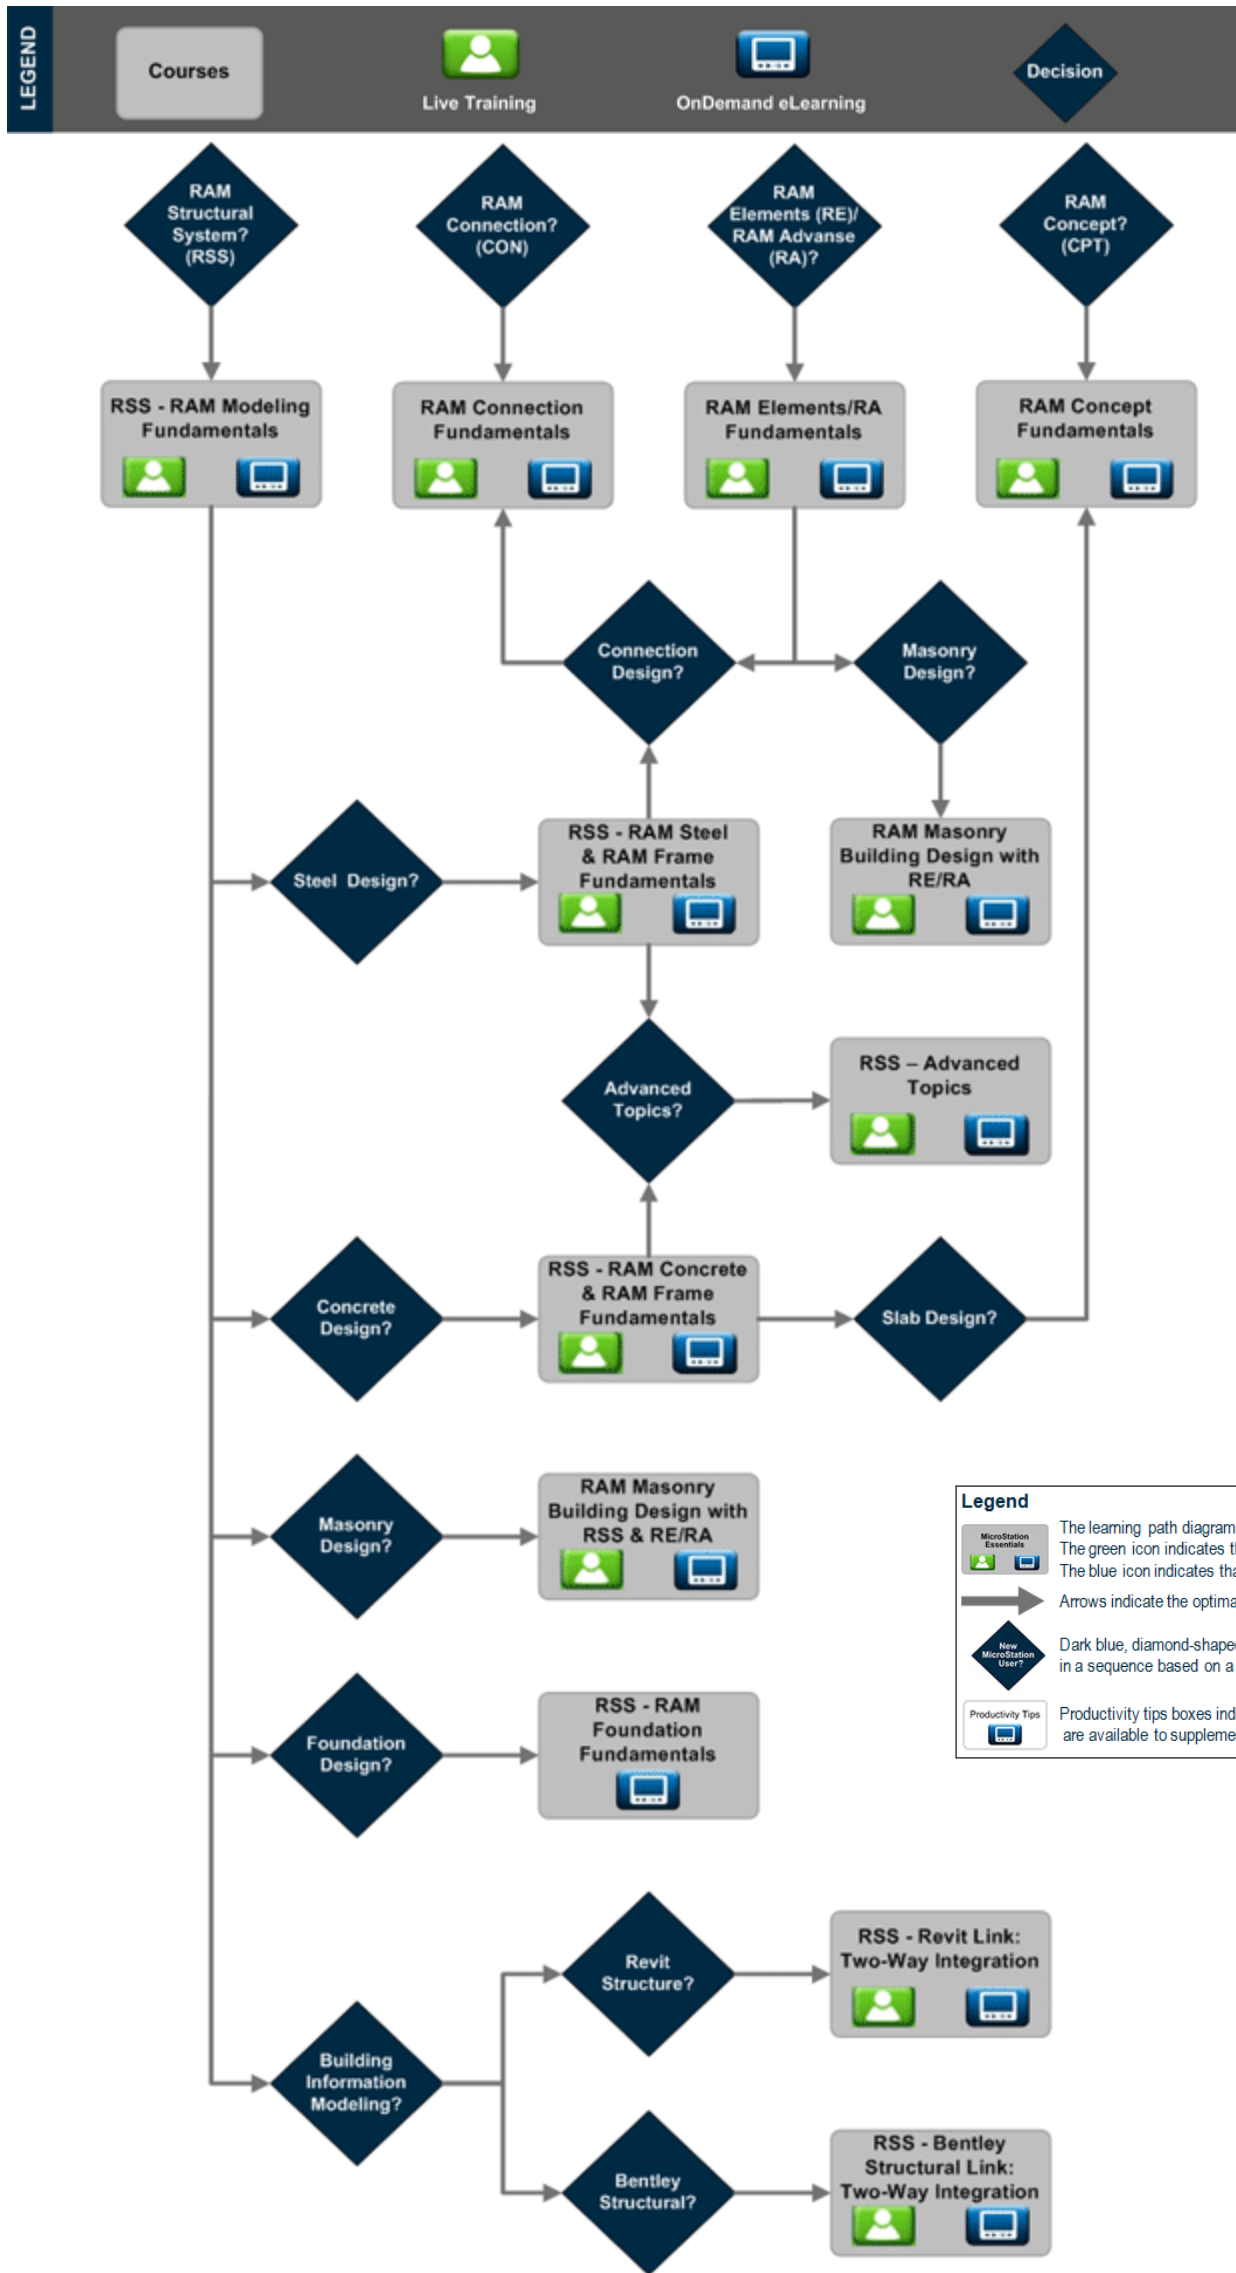

RAM Structural Learning Path

This learning path helps you organize and prioritize your RAM Structural training with a recommended sequence of courses.

Other Related Courses

RAM Advanse User Update	RAM Concept User Update	RAM Connection User Update	Go to STAAD.Pro Learning Path
RSS - Link to RAM Advanse	RSS Link to RAM Concept	RSS - User Update	RSS - RAM DataAccess & Other Customizations