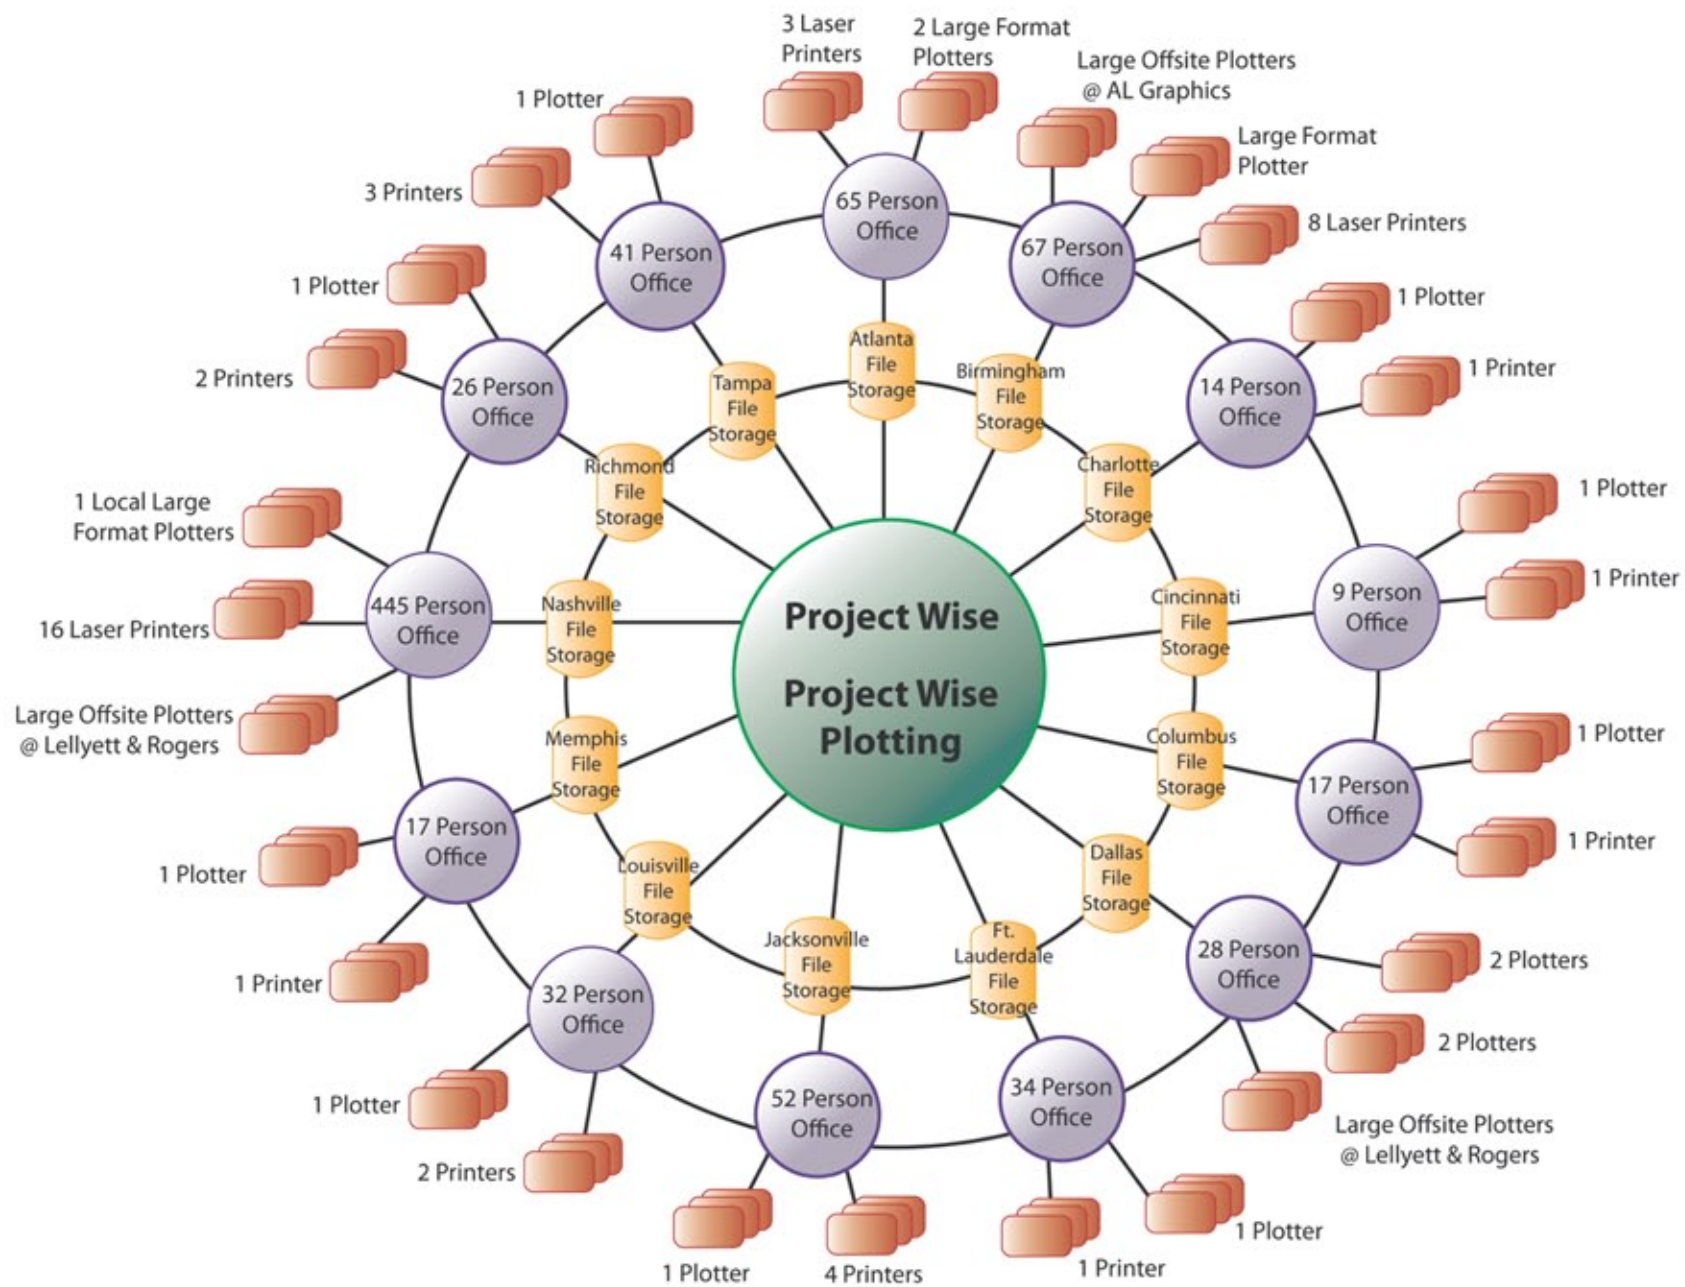

## BEST OVERALL IT STRATEGY

Meeting the needs of its clients often requires Gresham Smith & Partners personnel from several locations to work on the same projects. This brought about the need for a plotting solution that would enable professionals from all locations to collaborate on a single project, sharing files and plotting documents as easily as if they were down the hall from one another.

ProjectWise's web-based archival system provided a central repository to organize and store plot files for easy retrieval from any GS&P location, allowing users to share files and collaborate on projects with team members at other locations. The firm currently has 10 different servers with over 120 archived projects. To help reduce the impact on bandwidth involved in moving large files across their WAN, GS&P developed acceleration devices that achieve an 80 percent compression rate.